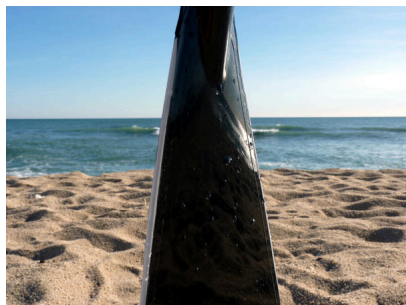

Edge Saver RSPro Jumbo (2pcs)

HIGHEST QUALITY, BEST LOOKING PADDLE BLADE EDGE PROTECTION IN JUMBO SIZE

- Scratches and nicks protection for the edge of your carbon paddle blade.
- Pack of **2 RSPro Edge Savers**: protection for 2 paddle blades. Perfect for kayak paddles, for protecting 2 SUP paddles or as a spare, as some paddlers can damage it.
- New harder material from December 2017.
- Keep your paddle blade **new and safe**. Higher reselling value.
- White color at the edge and transparent at the blade.
- Impact and abrasion resistance with minimum weight.
- Jumbo size to cover the full paddle blade edge.
- **Easy installation**. Pre-cut and allows repositioning while installing.
- **Won't yellow** over time.
- Does not affect water flow.
- Design&manufacturing in Barcelona.

SPECIFICATIONS:

- 2 Edge Savers of 90cm (3') x 1,8cm (0.7") elastic 300 micron PU for high impact and abrasion resistance with the minimum weight.
- White at the center, with the RSPRO logo at each side, and transparent at the blade.
- UV resistant and perfectly crystalline adhesive.