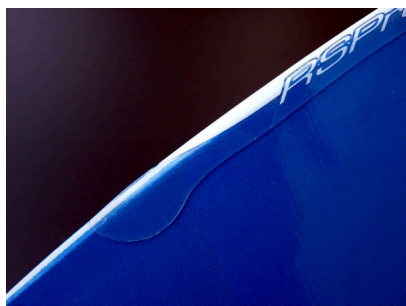

Edge Saver RSPro Jumbo (2pcs)

Edge Saver RSPro Jumbo (2pcs)

Valutazione: Nessuna valutazione

Prezzo:

Prezzo di vendita: € 28,00

Ammontare IVA:

[Fai una domanda su questo prodotto](#)

Descrizione

Edge Saver RSPro Jumbo (2pcs)

HIGHEST QUALITY, BEST LOOKING PADDLE BLADE EDGE PROTECTION IN JUMBO SIZE

- Scratches and nicks protection for the edge of your carbon paddle blade.
- Pack of **2 RSPro Edge Savers**: protection for 2 paddle blades. Perfect for kayak paddles, for protecting 2 SUP paddles or as a spare, as some paddlers can damage it.
- New harder material from December 2017.
- Keep your paddle blade **new and safe**. Higher reselling value.
- White color at the edge and transparent at the blade.
- Impact and abrasion resistance with minimum weight.
- Jumbo size to cover the full paddle blade edge.
- **Easy installation**. Pre-cut and allows repositioning while installing.
- **Won't yellow** over time.
- Does not affect water flow.
- Design&manufacturing in Barcelona.

SPECIFICATIONS:

- 2 Edge Savers of 90cm (3') x 1,8cm (0.7") elastic 300 micron PU for high impact and abrasion resistance with the minimum weight.
- White at the center, with the RSPRO logo at each side, and transparent at the blade.
- UV resistant and perfectly crystalline adhesive.